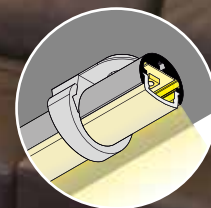

# PROFILO A

Multi-purpose decorative lighting profile

19160	PROFILO A	1m	 anodised
-------	-----------	----	--

*Kanlux*