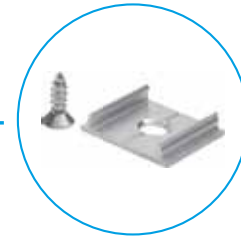

+

mounting clips