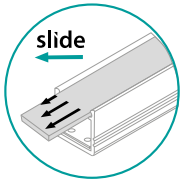

PROFILO D - ACCESSORIES

K1 SHADES: **slide** 15,2 0,8

26572	SHADE C/D/E/I-FR	1m	frosted
26573	SHADE C/D/E/I-FR 2M	2m	
26574	SHADE C/D/E/I-W	1m	white
26575	SHADE C/D/E/I-W 2M	2m	

K2 SHADES: **click** 13,1 3,8

26576	SHADE CK C/D/E/I-FR	1m	transparent
26577	SHADE CK C/D/E/I-FR2M	2m	
26578	SHADE CK C/D/E/I-W	1m	white
26579	SHADE CK C/D/E/I-W 2M	2m