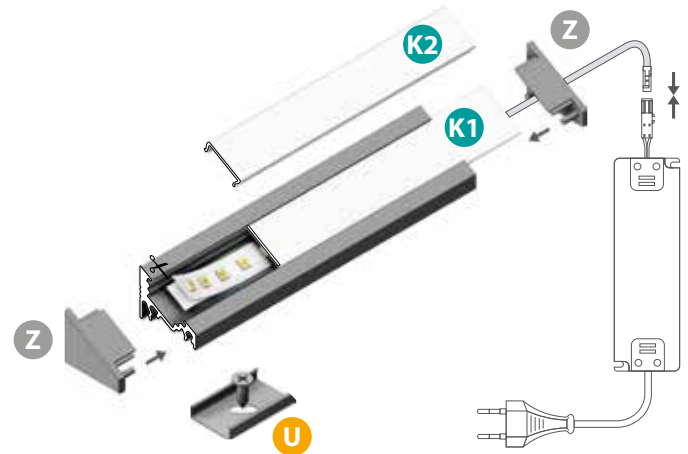

CLIPS/CONNECTORS:

	26597	HANDLE C/D/E/I	
	26563	CONNECT C/D/E/I	
	26562	CONNECT-L-C	

Z STOPPERS:

	19182	STOPPER C