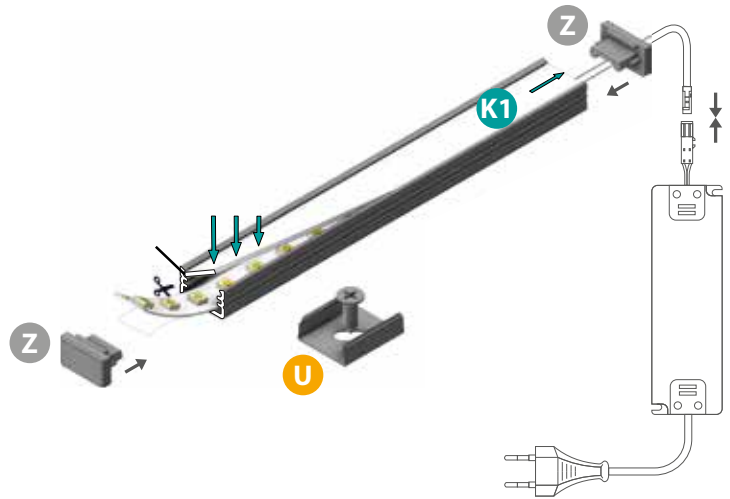

CLIPS/CONNECTORS:

26596	HANDLE B/F	U
26604	CONNECT-L-B	

Z STOPPERS:

19181	STOPPER B