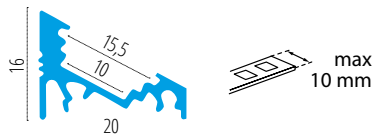

PROFILO C

Angular (30° and 60°) decorative lighting profile

19162	PROFILO C	1m	anodised
26541	PROFILO C 2M	2m