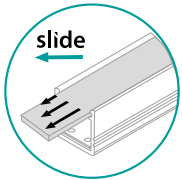

PROFILO C - ACCESSORIES

K1 SHADES: slide 15,2 0,8

	26572	SHADE C/D/E/I-FR	1m		frosted
	26573	SHADE C/D/E/I-FR 2M	2m		frosted
	26574	SHADE C/D/E/I-W	1m		white
	26575	SHADE C/D/E/I-W 2M	2m		white

K2 SHADES: click 13,1 3,8

	26576	SHADE CK C/D/E/I-FR	1m		transparent
	26577	SHADE CK C/D/E/I-FR2M	2m		transparent
	26578	SHADE CK C/D/E/I-W	1m		white
	26579	SHADE CK C/D/E/I-W 2M	2m		white