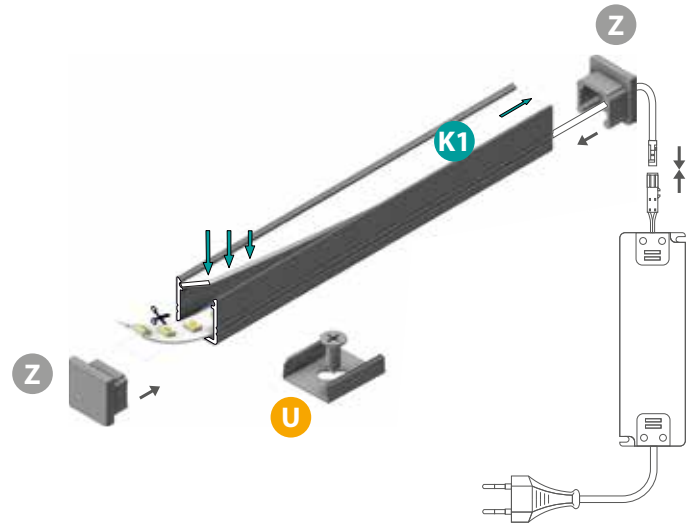

CLIPS/CONNECTORS:

26596

HANDLE B/F

Z STOPPERS:

26590

STOPPER F