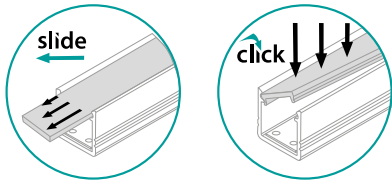

PROFILO I - ACCESSORIES

K1 SHADES: slide 15,2 0,8

	26572	SHADE C/D/E/I-FR	1m		frosted
	26573	SHADE C/D/E/I-FR 2M	2m		frosted
	26574	SHADE C/D/E/I-W	1m		white
	26575	SHADE C/D/E/I-W 2M	2m		white

K2 SHADES: click 13,1 3,8

	26576	SHADE CK C/D/E/I-FR	1m		transparent
	26577	SHADE CK C/D/E/I-FR2M	2m		transparent
	26578	SHADE CK C/D/E/I-W	1m		white
	26579	SHADE CK C/D/E/I-W 2M	2m		white