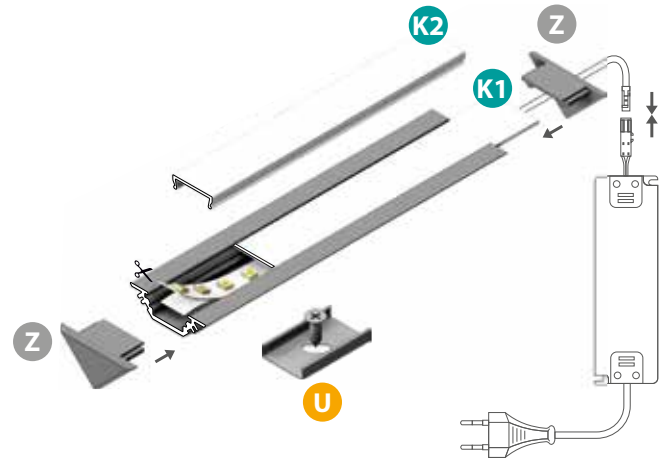

CLIPS/CONNECTORS:

26597	HANDLE C/D/E/I	U
26563	CONNECT C/D/E/I	

Z STOPPERS:

19184	STOPPER E