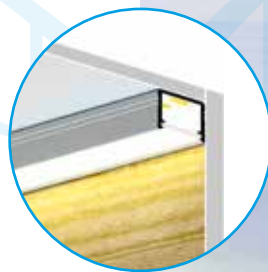

# PROFILO F

Multi-purpose decorative lighting profile

26552	PROFILO F	1m	 anodised
26553	PROFILO F 2M	2m	

*Kanlux*