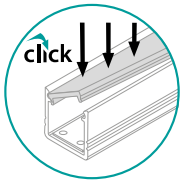

PROFILO G - ACCESSORIES

K1 SHADES:

click

26580	SHADE CK G	1m	white
26581	SHADE CK G 2M	2m