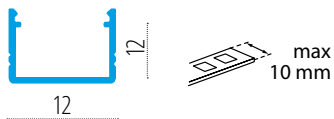

PROFILO F

Multi-purpose decorative lighting profile

26552	PROFILO F	1m	anodised
26553	PROFILO F 2M	2m