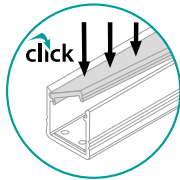

PROFILO C - ACCESSORIES

K1 SHADES: slide 15,2 0,8

	26572	SHADE C/D/E/I-FR	1m		frosted
	26573	SHADE C/D/E/I-FR 2M	2m		frosted
	26574	SHADE C/D/E/I-W	1m		white
	26575	SHADE C/D/E/I-W 2M	2m		white

K2 SHADES: click 13,1 3,8

	26576	SHADE CK C/D/E/I-FR	1m		transparent
	26577	SHADE CK C/D/E/I-FR2M	2m		transparent
	26578	SHADE CK C/D/E/I-W	1m		white
	26579	SHADE CK C/D/E/I-W 2M	2m		white