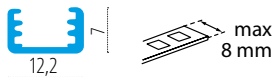

# PROFILO B

Small, surface, multi-purpose decorative lighting profile

19161	PROFILO B	1m	 anodised
26540	PROFILO B 2M	2m	

**Kanlux**