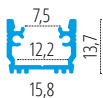

PROFILO G

Recessed decorative lighting profile

26558	PROFILO G	1m	anodised
26559	PROFILO G 2M	2m