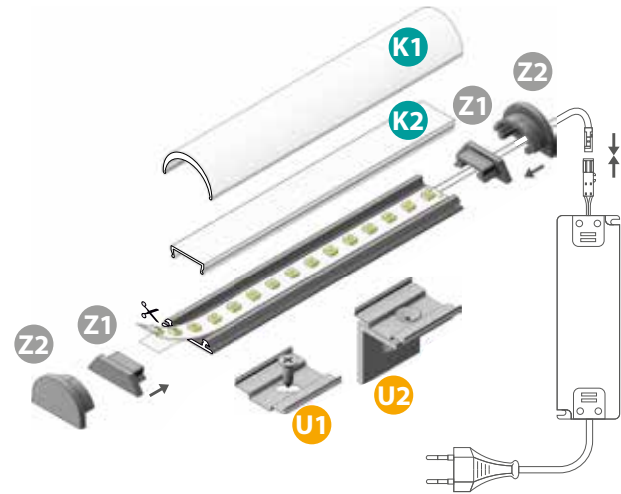

CLIPS/CONNECTORS:

26599	HANDLE H	<b>U1</b>
26600	HANDLE SIDE H	<b>U2</b>

STOPPERS:

26593	STOPPER-U H	<b>Z1</b>
26594	STOPPER-O H	<b>Z2</b>