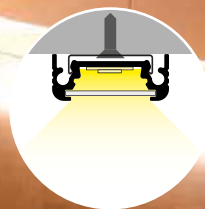

# PROFILO D

Surface decorative lighting profile

19163	PROFILO D	1m	 anodised
26542	PROFILO D 2M	2m	

**Kanlux**