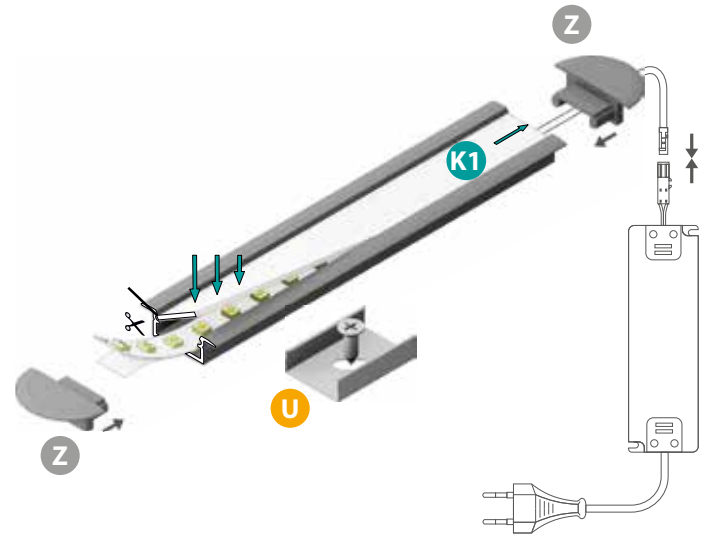

PROFILO K - ACCESSORIES

K1 SHADES:

26564	SHADE J/K-FR	1m	frosted
26566	SHADE J/K-FR 2M	2m	frosted
26565	SHADE J/K-W	1m	white
26567	SHADE J/K-W 2M	2m	white

CLIPS/CONNECTORS:

26595

HANDLE J/K

Z STOPPERS:

26589

STOPPER K

26606

STOPPER K-W