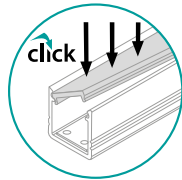

PROFILO D - ACCESSORIES

K1 SHADES: **slide** 15,2 0,8

26572	SHADE C/D/E/I-FR	1m	frosted
26573	SHADE C/D/E/I-FR 2M	2m	
26574	SHADE C/D/E/I-W	1m	white
26575	SHADE C/D/E/I-W 2M	2m	

K2 SHADES: **click** 13,1 3,8

26576	SHADE CK C/D/E/I-FR	1m	transparent
26577	SHADE CK C/D/E/I-FR2M	2m	
26578	SHADE CK C/D/E/I-W	1m	white
26579	SHADE CK C/D/E/I-W 2M	2m