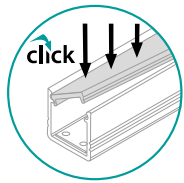

PROFILO H - ACCESSORIES

K1 SHADES: **click**

26586	SHADE-O H-W	1m	white
26587	SHADE-O H-W 2M	2m	

K2 SHADES: **click**

26582	SHADE-U H-FR	1m	transparent
26583	SHADE-U H-FR 2M	2m	transparent
26584	SHADE-U H-W	1m	white
26585	SHADE-U H-W 2M	2m	white