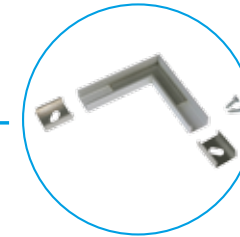

+

connectors

+

stoppers  
(end caps)

PROFILO A

4-5

max  
8 mm

PROFILO E