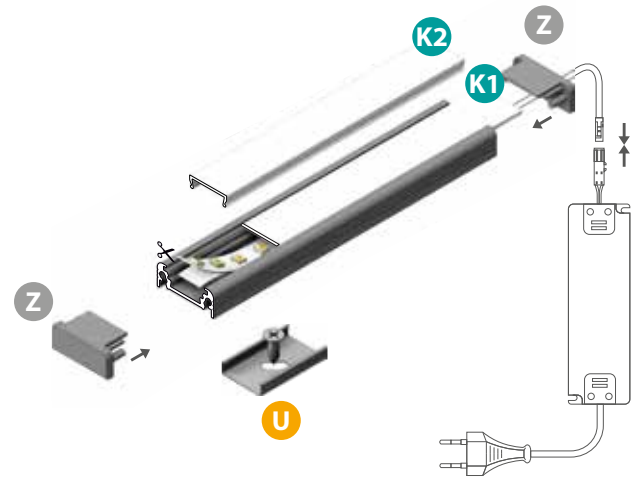

CLIPS/CONNECTORS:

26597	HANDLE C/D/E/I	U
26563	CONNECT C/D/E/I	Z

Z STOPPERS:

19183	STOPPER D