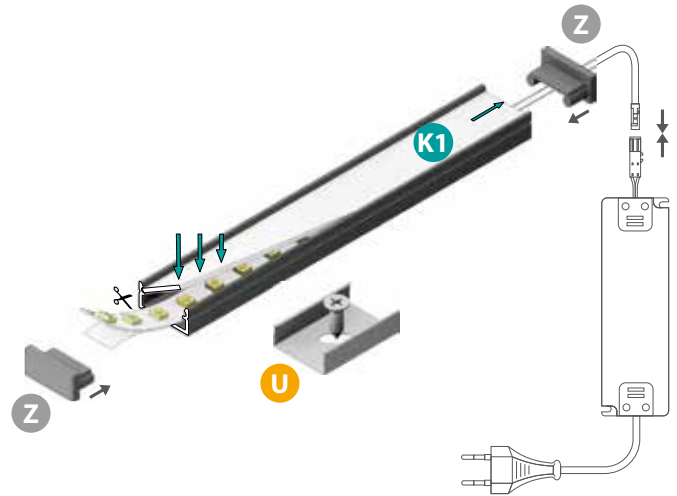

# PROFILO J - ACCESSORIES

**K1** SHADES:

sclick

26564	SHADE J/K-FR	1m	frosted
26566	SHADE J/K-FR 2M	2m	frosted
26565	SHADE J/K-W	1m	white
26567	SHADE J/K-W 2M	2m	white

CLIPS/CONNECTORS:

26595

HANDLE J/K

**U**