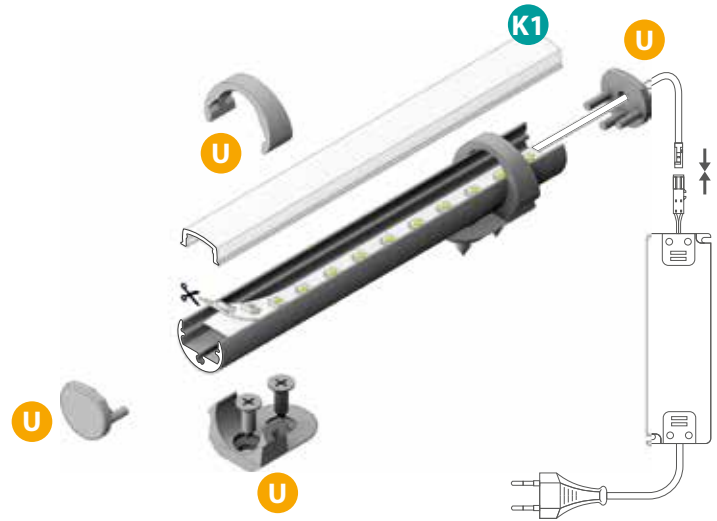

CLIPS/CONNECTORS:

	19190 HANDLE A U