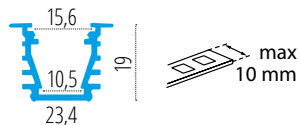

PROFILO I

Recessed decorative lighting profile