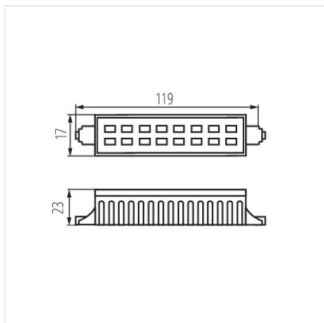

RANGO LED

LED light source

RANGO R7S SMD

		[W]	[lm]	[lm]	Tc [K]	[°]	R7s
RANGO R7S SMD-WW	15098	6	42	500	3000	120	R7s
RANGO MINI R7S SMD-WW	15099	6	42	500	3000	120	R7s

LED source Kanlux RANGO is the perfect energy-saving solution for all types of lamps and floodlights with R7s screw.

- Material: plastic
- Lampshade material: glass

RANGO LED

LED light source

RANGO R7S SMD

RANGO MINI R7S SMD-WW

RANGO R7S SMD

RANGO MINI R7S SMD