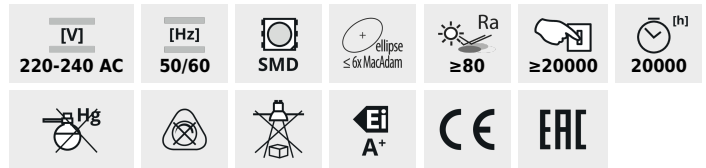

RANGO LED

LED light source

RANGO R7S SMD

		[W]	[lm]	[lm]	Tc [K]	[°]	R7s
RANGO R7S SMD-WW	15098	6	42	500	3000	120	R7s
RANGO MINI R7S SMD-WW	15099	6	42	500	3000	120	R7s

LED source Kanlux RANGO is the perfect energy-saving solution for all types of lamps and floodlights with R7s screw.