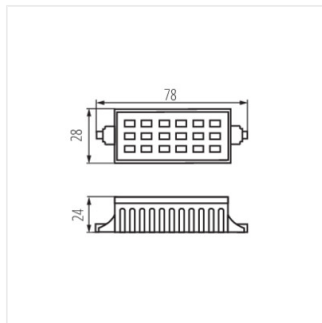

RANGO LED

LED light source

RANGO R7S SMD

		[W]	[lm]	[lm]	Tc [K]	[°]	R7s
RANGO R7S SMD-WW	15098	6	42	500	3000	120	R7s
RANGO MINI R7S SMD-WW	15099	6	42	500	3000	120	R7s

LED source Kanlux RANGO is the perfect energy-saving solution for all types of lamps and floodlights with R7s screw.

- Material: plastic
- Lampshade material: glass

RANGO LED

LED light source

RANGO R7S SMD

RANGO MINI R7S SMD-WW

RANGO R7S SMD

RANGO MINI R7S SMD